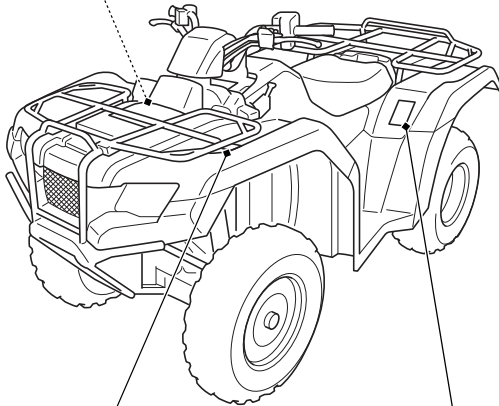

# Safety Labels

**⚠ WARNING**

Overloading this ATV or carrying cargo improperly can change handling, stability and braking performance and can lead to an accident.

Never exceed the maximum front cargo limit of : 66 lbs (30 kg).

Refer to instructions in the Owner's Manual.

**⚠ WARNING**

Improper tire pressure or overloading can cause loss of control.

Loss of control can result in severe injury or death.

- Cold tire pressure :  
Front : 4.4psi (30kPa)  
Rear : 4.4psi (30kPa)
- Maximum weight capacity : 485lbs. (220kg)