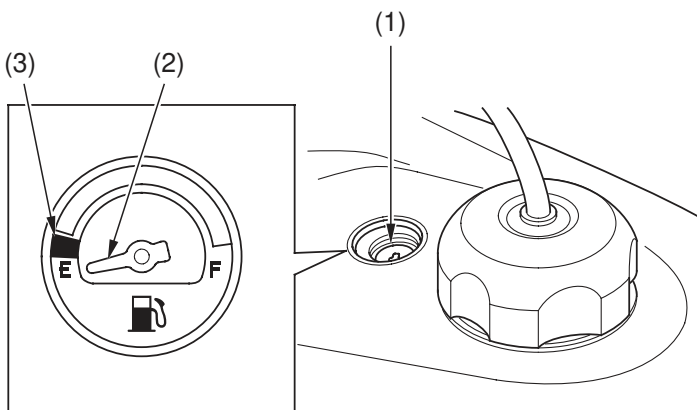

## Fuel Gauge

The fuel gauge (1) shows the approximate fuel supply available. At F (Full), the fuel tank capacity including reserve is:

**3.51 US gal (13.3 l)**

When the gauge needle (2) enters the red band (3), fuel will be low and you should refill the tank as soon as possible. The amount of fuel left in the tank when the needle enters the red band is approximately:

**0.77 US gal (2.9 l)**

(1) fuel gauge  
(2) gauge needle

(3) red band