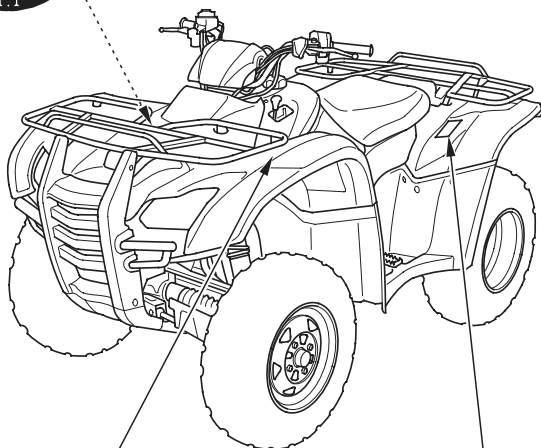

Safety Labels

⚠ WARNING

Overloading this ATV or carrying cargo improperly can change handling, stability and braking performance and can lead to an accident.

Never exceed the maximum front cargo limit of: **66lbs (30kg)**.

Refer to instructions in the Owner's Manual.

⚠ WARNING

Improper tire pressure or overloading can cause loss of control. Loss of control can result in severe injury or death.

- Cold tire pressure :
Front : **4.4psi (30kPa)**
Rear : **4.4psi (30kPa)**
- Maximum weight capacity : **485lbs.(220kg)**