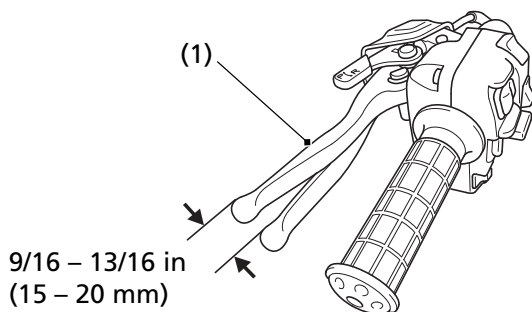

Rear Brake Lever Freeplay

LEFT HANDLEBAR

(1) rear brake lever/parking brake lever

Inspection

Measure the distance the rear brake lever/parking brake lever (1) moves before the brake starts to take hold. Freeplay (measurement at the tip of the end of the brake lever) should be:

9/16 – 13/16 in (15 – 20 mm)

If necessary, adjust to the specified range.