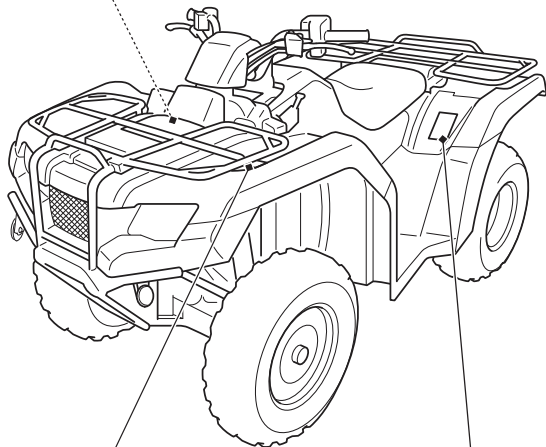

Safety Labels

⚠ WARNING

Overloading this ATV or carrying cargo improperly can change handling, stability and braking performance and can lead to an accident.

Never exceed the maximum front cargo limit of : 66 lbs (30 kg).

Refer to instructions in the Owner's Manual.

⚠ WARNING

Improper tire pressure or overloading can cause loss of control. Loss of control can result in severe injury or death.

- Cold tire pressure :
 - Front : 4.4psi (30kPa)
 - Rear : 4.4psi (30kPa)
- Maximum weight capacity : 485lbs. (220kg)