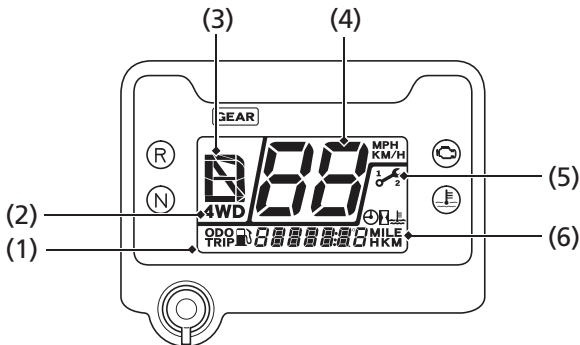

Indicators & Displays

Multi-function Display

The multi-function display (1) includes the following functions:

- | | |
|------------------------------|---------------------------|
| 4WD indicator | Odometer |
| Gear position indicator | Tripmeter |
| Maintenance minder indicator | Coolant temperature gauge |
| Speedometer | Hour meter |
| Fuel gauge | Maintenance tripmeter |
| Digital clock | Maintenance hour meter |

- | | |
|-----------------------------|-----------------------------------------------------------------------------------------------------------------------------------|
| (1) multi-function display | (5) maintenance minder indicator |
| (2) 4WD indicator | (6) fuel gauge/digital clock/odometer/tripmeter/coolant temperature gauge/hour meter/maintenance tripmeter/maintenance hour meter |
| (3) gear position indicator | |
| (4) speedometer | |