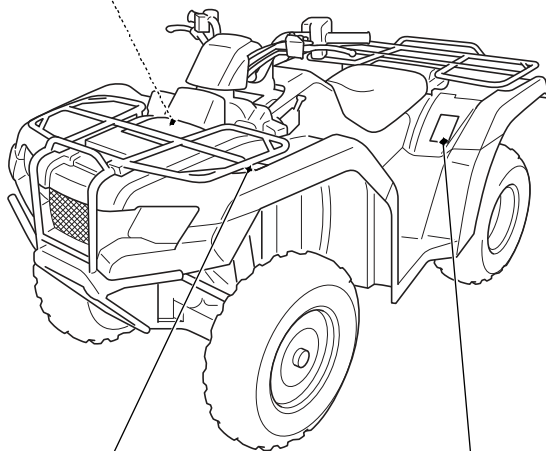

Safety Labels

⚠ WARNING

Overloading this ATV or carrying cargo improperly can change handling, stability and braking performance and can lead to an accident.

Never exceed the maximum front cargo limit of : 66 lbs (30 kg).

Refer to instructions in the Owner's Manual.

⚠ WARNING

Improper tire pressure or overloading can cause loss of control.

Loss of control can result in severe injury or death.

- Cold tire pressure :
Front : 4.4psi (30kPa)
Rear : 4.4psi (30kPa)
- Maximum weight capacity : 485lbs. (220kg)