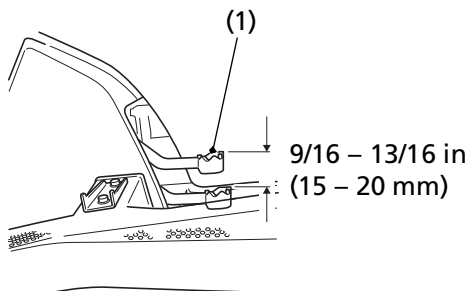

Brakes

Rear Brake Pedal Freeplay

RIGHT SIDE

(1) rear brake pedal

Inspection

Measure the distance the rear brake pedal (1) moves before the brake starts to take hold. Freeplay, measurement at the tip of the end of the pedal, should be:

9/16 – 13/16 in (15 – 20 mm)

If necessary, adjust to the specified range.