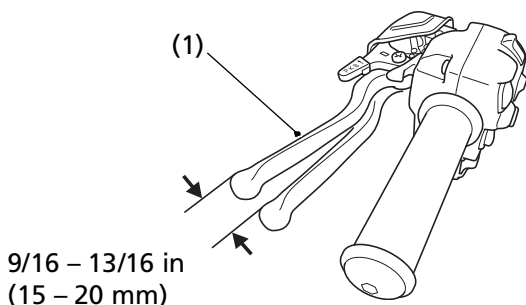

Brakes

Rear Brake Lever Freeplay

LEFT HANDLEBAR

(1) rear brake lever/parking brake lever

Inspection

Measure the distance the rear brake lever/parking brake lever (1) moves before the brake starts to take hold. Freeplay (measurement at the tip of the end of the brake lever) should be:

9/16 - 13/16 in (15 - 20 mm)

If necessary, adjust to the specified range.