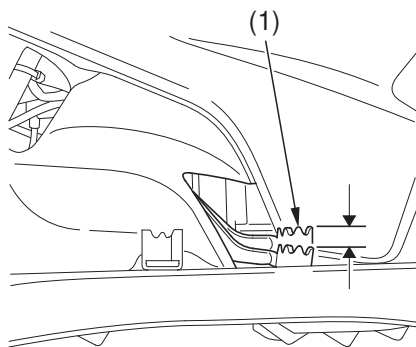

Brakes

Rear Brake Pedal Freeplay

RIGHT SIDE

**9/16 – 13/16 in
(15 – 20 mm)**

(1) rear brake pedal

Inspection

Measure the distance the rear brake pedal (1) moves before the brake starts to take hold. Freeplay, measurement at the tip of the end of the pedal, should be:

9/16 – 13/16 in (15 – 20 mm)

If necessary, adjust to the specified range.