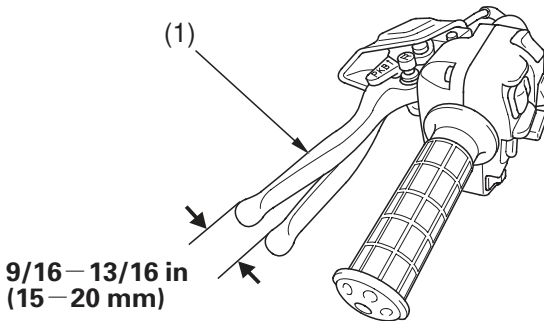

## Rear Brake Lever Freeplay

LEFT HANDLEBAR

(1) rear brake lever/parking brake lever

### Inspection

Measure the distance the rear brake lever/parking brake lever (1) moves before the brake starts to take hold. Freeplay (measurement at the tip of the end of the brake lever) should be:

9/16 – 13/16 in (15 – 20 mm)

If necessary, adjust to the specified range.