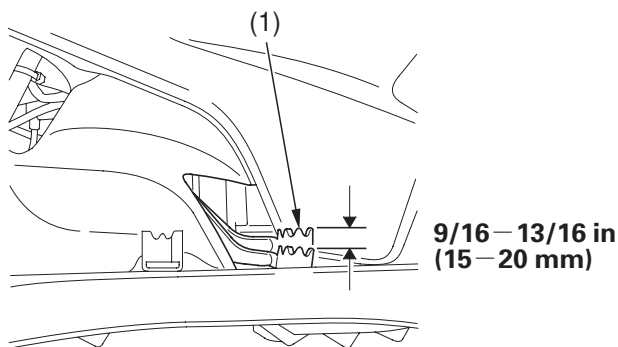

## Rear Brake Pedal Freeplay

RIGHT SIDE

(1) rear brake pedal

### Inspection

Measure the distance the rear brake pedal (1) moves before the brake starts to take hold. Freeplay, measurement at the tip of the end of the pedal, should be:

9/16–13/16 in (15–20 mm)

If necessary, adjust to the specified range.