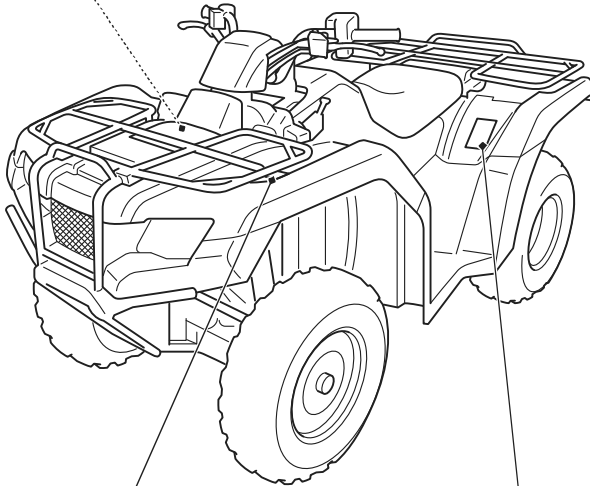

Safety Labels

⚠ WARNING

Overloading this ATV or carrying cargo improperly can change handling, stability and braking performance and can lead to an accident.

Never exceed the maximum front cargo limit of : 66 lbs (30 kg).

Refer to instructions in the Owner's Manual.

⚠ WARNING

Improper tire pressure or overloading can cause loss of control.

Loss of control can result in severe injury or death.

- Cold tire pressure :
Front : 4.4psi (30kPa)
Rear : 4.4psi (30kPa)
- Maximum weight capacity : 485lbs. (220kg)