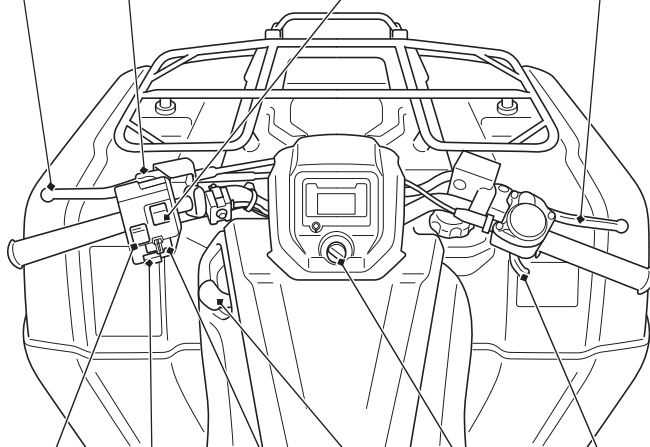

Operation Component Locations

rear brake lever/
parking brake lever

front brake lever

P/R lever

headlight switch

engine stop
switch

throttle lever

start button

ignition switch

headlight dimmer
switch

2WD/4WD select lever
(Except TRX420TM1)