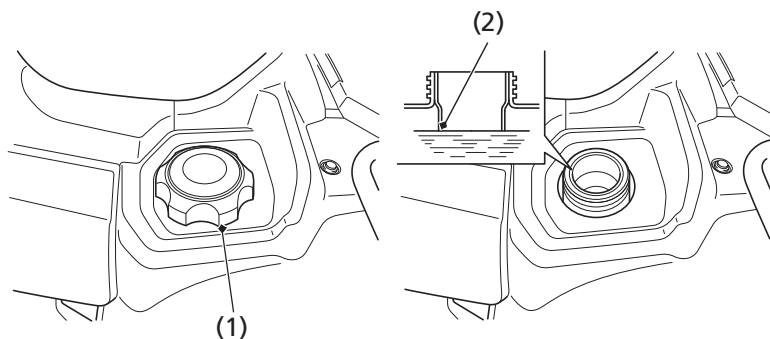

Fuel

Fuel Capacity

Fuel tank capacity, including reserve:

3.88 US gal (14.7 ℓ)

Reserve capacity:

1.29 US gal (4.9 ℓ)

Except TRX420TM1:

When there is only one segment left in the fuel gauge ([page 25](#)), fuel will be low and you should refuel as soon as possible.

TRX420TM1 only:

The tank should be refilled as soon as possible when the fuel warning indicator comes on.

Refueling Procedure

Refer to *Safety Precautions* on [page 103](#).

(1) fuel fill cap

(2) bottom of the filler neck