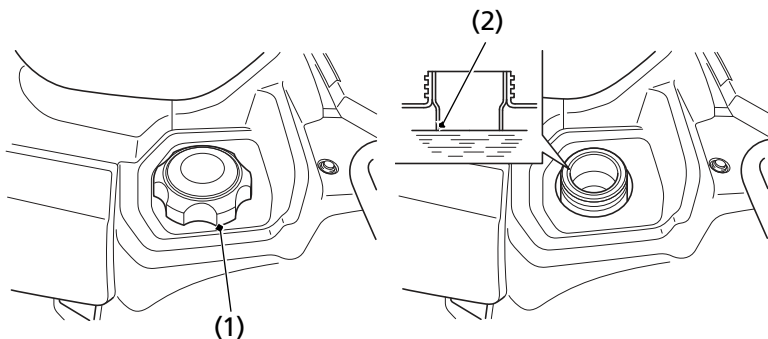

Fuel

Fuel Capacity

Fuel tank capacity, including reserve:

3.88 US gal (14.7 ℓ)

Reserve capacity:

1.29 US gal (4.9 ℓ)

TRX420FM1:

When there is only one segment left in the fuel gauge (page 25), fuel will be low and you should refuel as soon as possible.

TRX420TM1:

The tank should be refilled as soon as possible when the fuel warning indicator comes on.

Refueling Procedure

Refer to *Safety Precautions* on page 101.

(1) fuel fill cap

(2) bottom of the filler neck