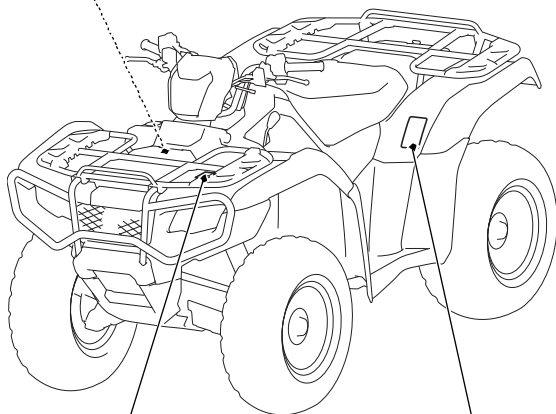

Safety Labels

⚠ WARNING

Overloading this ATV or carrying cargo improperly can change handling, stability and braking performance and can lead to an accident.

Never exceed the maximum front cargo limit of : 99 lbs (45 kg).

Refer to instructions in the Owner's Manual.

⚠ WARNING

Improper tire pressure or overloading can cause loss of control.

Loss of control can result in severe injury or death.

- Cold tire pressure :
Front : 4.4psi (30kPa)
Rear : 4.4psi (30kPa)
- Maximum weight capacity : 573lbs.(260kg)