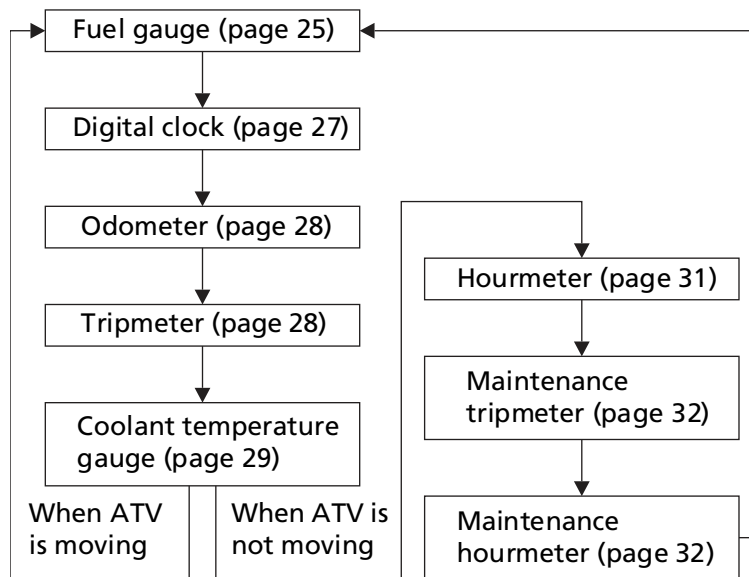

Indicators & Displays

Each time you press the mode select button, mode will change as shown in the illustration.

If there is a fuel warning with your ATV, the display will automatically change to the fuel gauge.

If you try to change the display back to ordinary display, it will automatically return to the fuel gauge.

If there is a coolant temperature warning with your ATV, the display will automatically change to the coolant temperature gauge. If you try to change the display back to ordinary display, it will automatically return to the coolant temperature gauge.