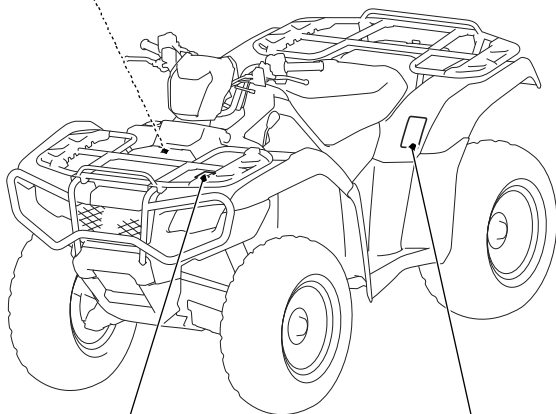

Safety Labels

⚠ WARNING

Overloading this ATV or carrying cargo improperly can change handling, stability and braking performance and can lead to an accident.

Never exceed the maximum front cargo limit of : 99 lbs (45 kg).

Refer to instructions in the Owner's Manual.

⚠ WARNING

Improper tire pressure or overloading can cause loss of control. Loss of control can result in severe injury or death.

- Cold tire pressure :
 - Front : 4.4psi (30kPa)
 - Rear : 4.4psi (30kPa)
- Maximum weight capacity : 573lbs. (260kg)