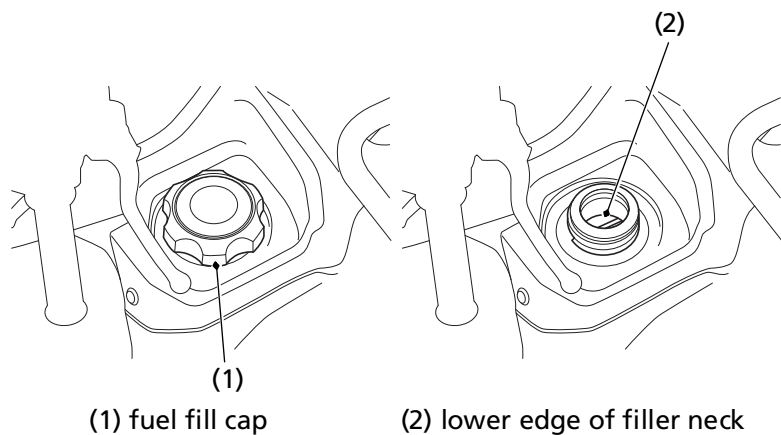

Fuel Capacity

Fuel tank capacity, including reserve:

3.88 US gal (14.7 ℓ)

Reserve capacity:

1.29 US gal (4.9 ℓ)

When there is only one segment left in the fuel gauge (page 25), fuel will be low and you should refuel as soon as possible.

Refueling Procedure

Refer to *Safety Precautions* on page 119.

(cont'd)