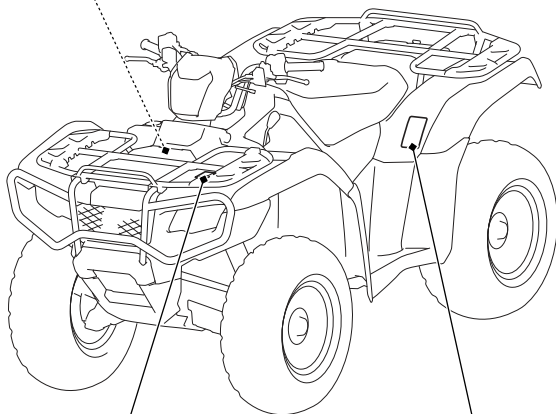

Safety Labels

⚠ WARNING

Overloading this ATV or carrying cargo improperly can change handling, stability and braking performance and can lead to an accident.

Never exceed the maximum front cargo limit of : 99 lbs (45 kg).

Refer to instructions in the Owner's Manual.

⚠ WARNING

Improper tire pressure or overloading can cause loss of control.

Loss of control can result in severe injury or death.

- Cold tire pressure :
Front : 4.4psi (30kPa)
Rear : 4.4psi (30kPa)
- Maximum weight capacity : 573lbs.(260kg)