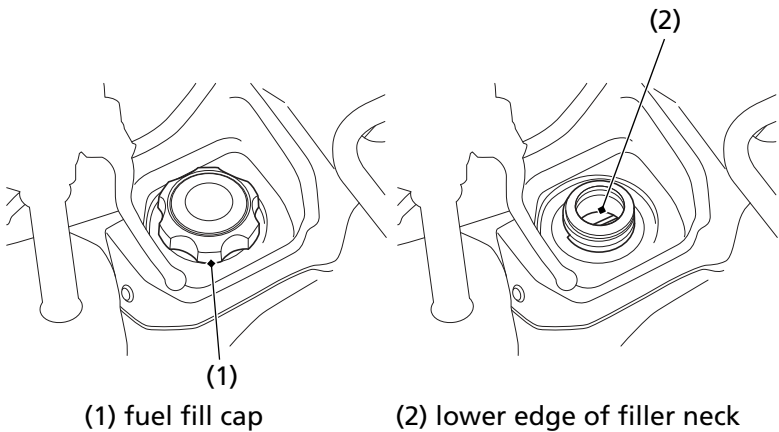

Fuel Capacity

Fuel tank capacity, including reserve:

3.88 US gal (14.7 ℓ)

Reserve capacity:

1.29 US gal (4.9 ℓ)

When there is only one segment left in the fuel gauge (page 25), fuel will be low and you should refuel as soon as possible.

Refueling Procedure

Refer to *Safety Precautions* on page 119.

(cont'd)