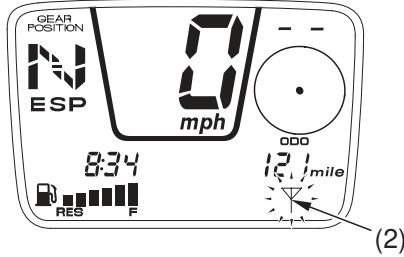

Compass Direction Indicator

If the receiver loses a position fix (because of a large obstacle nearby or overhead), the compass direction indicator will disappear as shown in the illustration and the antenna mark (2) will flash.

(2) antenna mark

If the receiver reacquires a position fix, the compass direction indicator will appear as shown in the illustration.