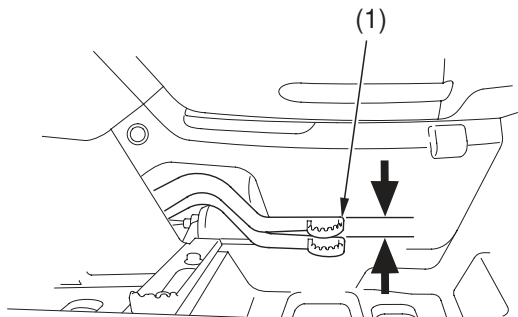

Brakes

Rear Brake Pedal Freeplay

RIGHT SIDE

**9/16 – 13/16 in
(15 – 20 mm)**

(1) rear brake pedal

Inspection

Measure the distance the rear brake pedal (1) moves before the brake starts to take hold. Freeplay, measurement at the tip of the end of the pedal, should be:

9/16 – 13/16 in (15 – 20 mm)

If necessary, adjust to the specified range.