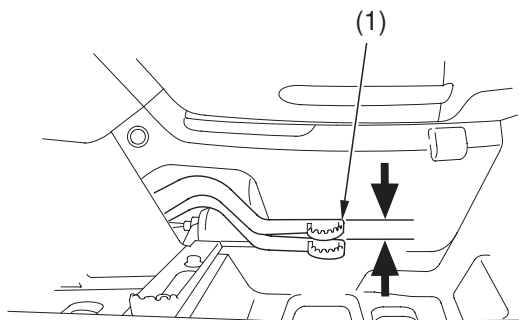

Brakes

Rear Brake Pedal Freeplay

RIGHT SIDE

**9/16 – 13/16 in
(15 – 20 mm)**

(1) rear brake pedal

Inspection

Measure the distance the rear brake pedal (1) moves before the brake starts to take hold. Freeplay, measurement at the tip of the end of the pedal, should be:

9/16 – 13/16 in (15 – 20 mm)

If necessary, adjust to the specified range.