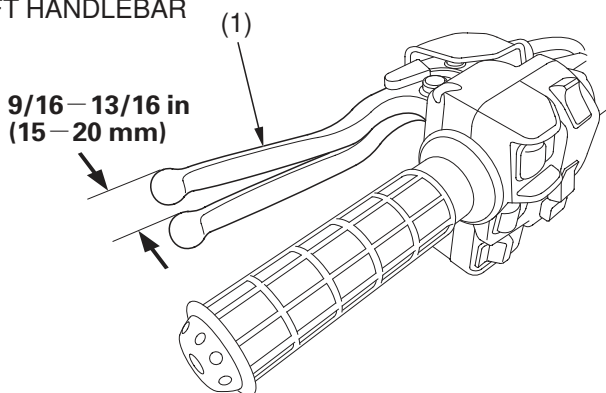

## Rear Brake Lever Freeplay

LEFT HANDLEBAR

(1) rear brake lever/parking brake lever

### Inspection

Measure the distance the rear brake lever/parking brake lever (1) moves before the brake starts to take hold. Freeplay (measurement at the tip of the end of the brake lever) should be:

9/16 – 13/16 in (15 – 20 mm)