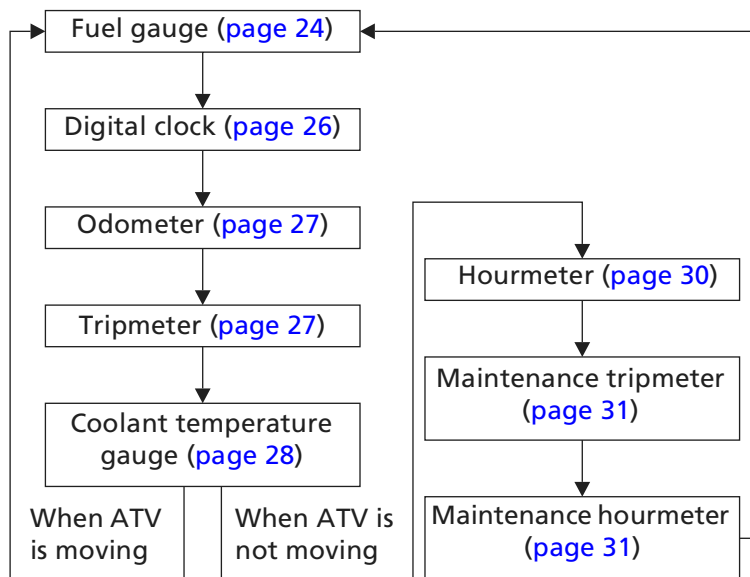

Indicators & Displays

Each time you press the mode select button, mode will change as shown in the illustration.

If there is a fuel warning with your ATV, the display will automatically change to the fuel gauge. If you try to change the display back to ordinary display, it will automatically return to the fuel gauge.

If there is a coolant temperature warning with your ATV, the display will automatically change to the coolant temperature gauge. If you try to change the display back to ordinary display, it will automatically return to the coolant temperature gauge.