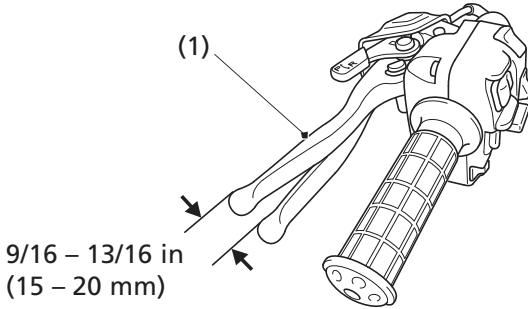

Rear Brake Lever Freeplay

LEFT HANDLEBAR

(1) rear brake lever/parking brake lever

Inspection

Measure the distance the rear brake lever/parking brake lever (1) moves before the brake starts to take hold. Freeplay, measurement at the tip of the end of the brake lever, should be:

9/16 – 13/16 in (15 – 20 mm)

If necessary, adjust to the specified range.