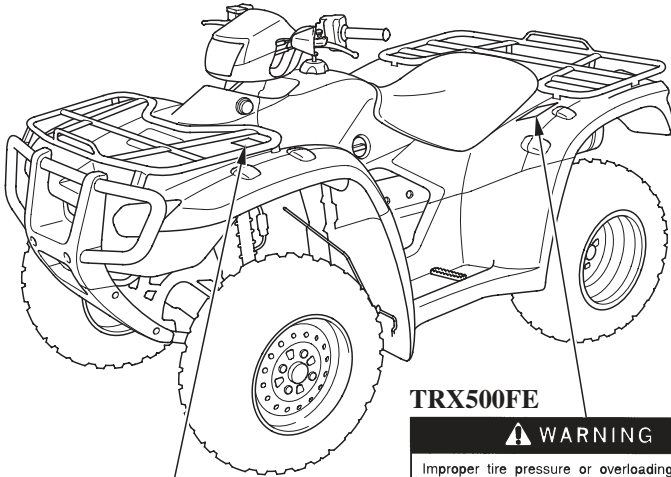

# Safety Labels

### WARNING

Improper tire pressure or overloading can cause loss of control.

Loss of control can result in severe injury or death.

- Cold tire pressure :  
Front : 3.6psi (25.0kPa)  
Rear : 3.6psi (25.0kPa)
- Maximum weight capacity : 485lbs. (220kg)