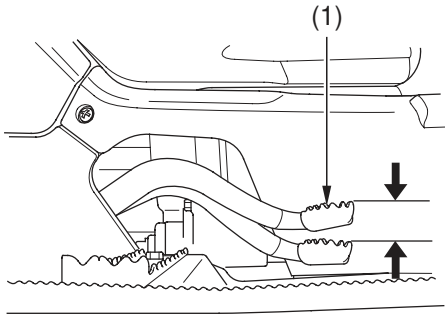

Rear Brake Pedal Freeplay

RIGHT SIDE

**9/16 – 13/16 in
(15 – 20 mm)**

(1) rear brake pedal

Inspection

Measure the distance the rear brake pedal (1) moves before the brake starts to take hold. Freeplay, measurement at the tip of the end of the pedal, should be:

9/16 – 13/16 in (15 – 20 mm)

If necessary, adjust to the specified range.