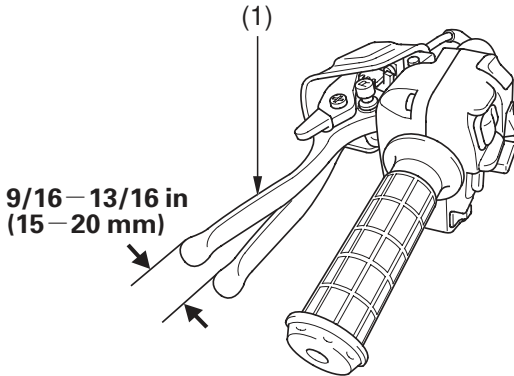

Rear Brake Lever Freeplay

LEFT HANDLEBAR

(1) rear brake lever/parking brake lever

Inspection

Measure the distance the rear brake lever/parking brake lever (1) moves before the brake starts to take hold. Freeplay (measurement at the tip of the end of the brake lever) should be:

9/16 - 13/16 in (15 - 20 mm)

If necessary, adjust to the specified range.