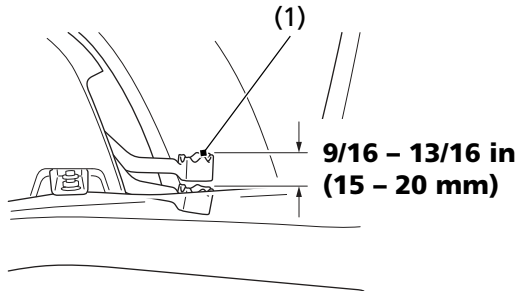

Rear Brake Pedal Freeplay

RIGHT SIDE

(1) rear brake pedal

Inspection

Measure the distance the rear brake pedal (1) moves before the brake starts to take hold. Freeplay, measurement at the tip of the end of the pedal, should be:

9/16 – 13/16 in (15 – 20 mm)

If necessary, adjust to the specified range.