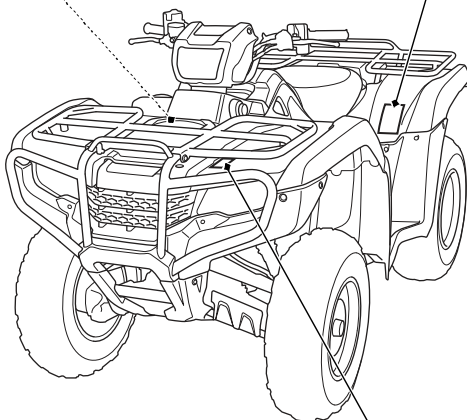

# Safety Labels

## ⚠ WARNING

Improper tire pressure or overloading can cause loss of control.

Loss of control can result in severe injury or death.

- Cold tire pressure :  
Front : 4.4psi (30kPa)  
Rear : 4.4psi (30kPa)
- Maximum weight capacity : 551lbs. (250kg)