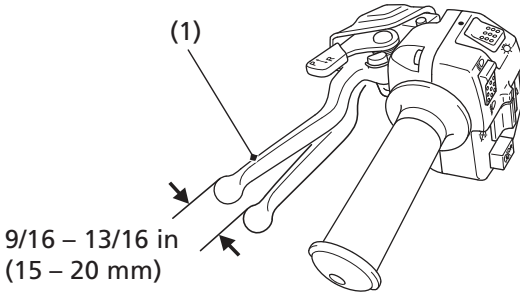

Rear Brake Lever Freeplay

LEFT HANDLEBAR

(1) rear brake lever/parking brake lever

Inspection

Measure the distance the rear brake lever/parking brake lever (1) moves before the brake starts to take hold. Freeplay, measurement at the tip of the end of the brake lever, should be:

9/16 – 13/16 in (15 – 20 mm)

If necessary, adjust to the specified range.