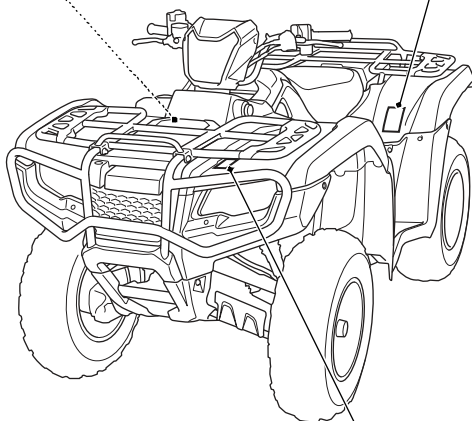

Safety Labels

⚠ WARNING

Improper tire pressure or overloading can cause loss of control.

Loss of control can result in severe injury or death.

- Cold tire pressure :
Front : 4.4psi (30kPa)
Rear : 4.4psi (30kPa)
- Maximum weight capacity : 573lbs.(260kg)

⚠ WARNING

Overloading this ATV or carrying cargo improperly can change handling, stability and braking performance and can lead to an accident.

Never exceed the maximum front cargo limit of : 99 lbs (45 kg).