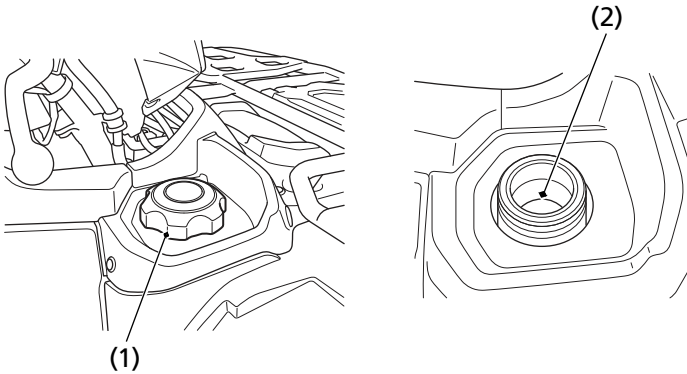

Fuel Capacity

Fuel tank capacity, including reserve:

3.88 US gal (14.7 l)

Reserve capacity:

1.29 US gal (4.9 l)

When there is only one segment left in the fuel gauge (page 24), fuel will be low and you should refuel as soon as possible.

Refueling Procedure

Refer to *Safety Precautions* on page 115.

(1) fuel fill cap

(2) bottom of the filler neck