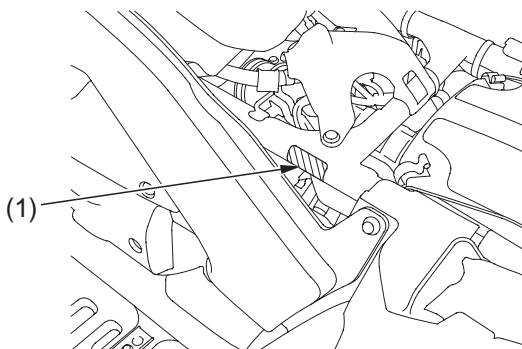

Vehicle Identification

Color Label & Code

The color label (1) is attached to the frame under the seat. Remove the seat (page 140) to check the label.

The color code is helpful when ordering replacement parts. You may record the color and code in the Quick Reference section at the rear of this manual.

UNDER SEAT

(1) color label