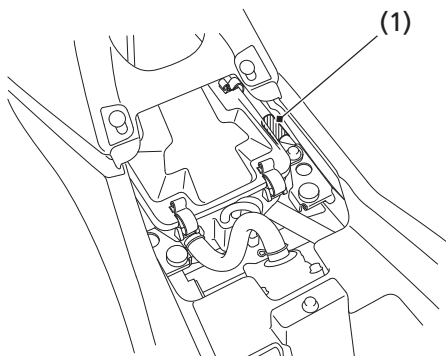

## Color Label & Code

The color label (1) is attached to the frame under the seat. Remove the seat ([page 95](#)) to check the label.

The color code is helpful when ordering replacement parts. You may record the color and code in the Quick Reference section at the rear of this manual.

### UNDER SEAT

(1) color label