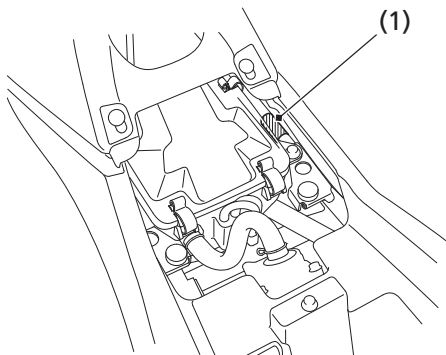

Vehicle Identification

Color Label & Code

The color label (1) is attached to the frame under the seat. Remove the seat (page 95) to check the label.

The color code is helpful when ordering replacement parts. You may record the color and code in the Quick Reference section at the rear of this manual.

UNDER SEAT

(1) color label