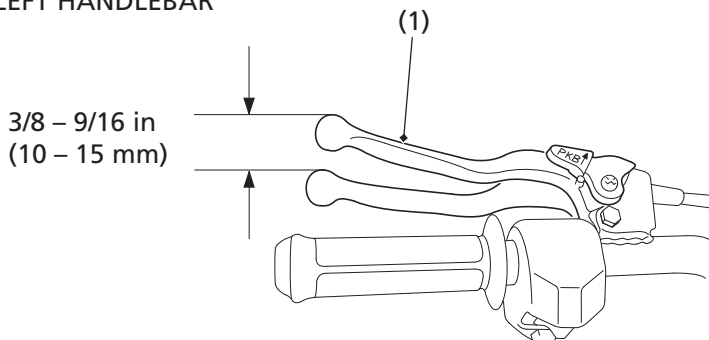

Brakes

Rear Brake Lever Freeplay

LEFT HANDLEBAR

(1) rear brake lever/parking brake lever

Inspection

Measure the distance the rear brake lever/parking brake lever (1) moves before the brake starts to take hold. Freeplay (measurement at the tip of the end of the brake lever) should be:

3/8 - 9/16 in (10 - 15 mm)

If necessary, adjust to the specified range.