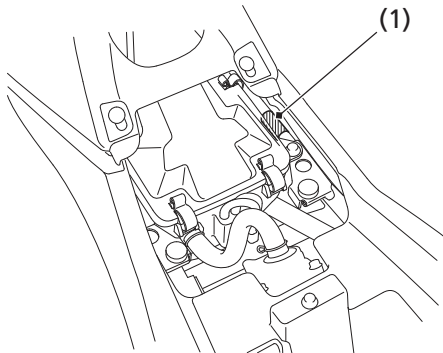

## Color Label & Code

The color label (1) is attached to the frame under the seat. Remove the seat (page 95) to check the label.

The color code is helpful when ordering replacement parts. You may record the color and code in the Quick Reference section at the rear of this manual.

### UNDER SEAT

(1) color label