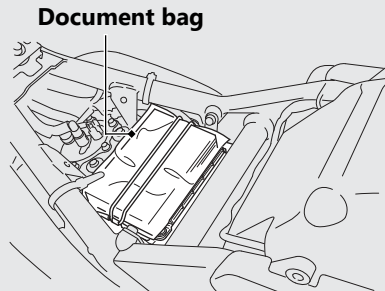

Storage Equipment *(Continued)*

Space to store a document bag is located under the seat.

The tool kit is in the compartment box behind the left side cover.

- ▶ Insert the ignition key and turn it counterclockwise to unlock.

Removing the Seat ➡ P.52

Removing the Side Cover ➡ P.53