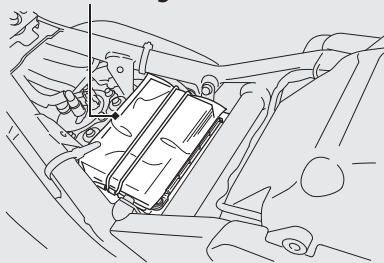

Space to store a document bag is located under the seat.

Document bag

Removing the Seat ➔ P.49

(VT750C2/C2F/C2B)

The tool kit is in the compartment box behind the left side cover.

▶ Insert the ignition key and turn it counterclockwise to unlock.

Removing the Side Cover ➔ P.50