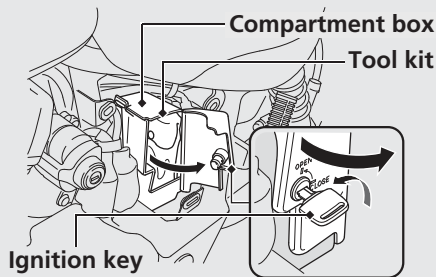

Space to store a document bag is located under the seat.

Document bag

Removing the Seat ➔ P.49

(VT750C2/C2F/C2B)

The tool kit is in the compartment box behind the left side cover.

▶ Insert the ignition key and turn it counterclockwise to unlock.

Removing the Side Cover ➔ P.50