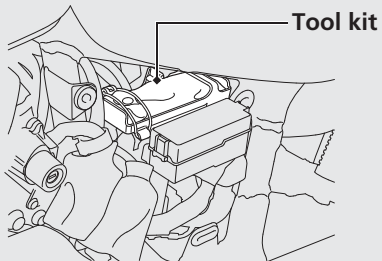

(VT750C2S)

The tool kit is stored in the storage compartment behind the left side cover.

Removing the Side Cover ➔ P.50