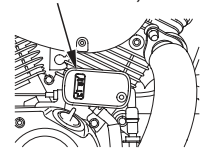

Maintenance Component Locations

rear brake fluid reservoir
(VT750C ABS)

owner's manual
battery

main fuse
(VT750C)

fuse box
FI fuse
(VT750C)

spark plugs

air cleaner
crankcase breather tube

rear suspension
spring pre-load
adjuster

engine oil fill cap/dipstick

rear brake pedal

front brake caliper