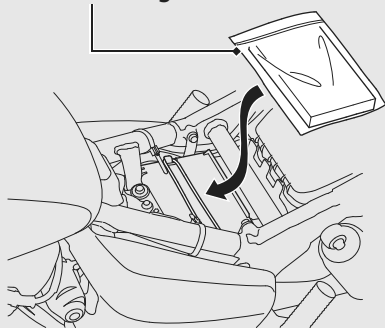

Space to store a document bag is located under the seat.

Document bag

Removing the Seat (P48)

The tool kit is in the compartment box behind the left side cover.

(VT750C)

▶ Insert the ignition key and turn it counterclockwise to unlock.

(VT750CS)

Removing the Side Cover (P49)