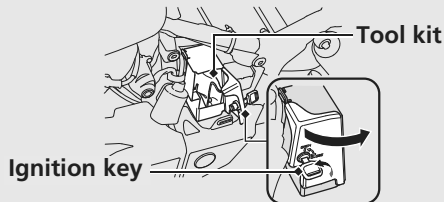

Space to store a document bag is located under the seat.

Document bag

Removing the Seat (P48)

The tool kit is in the compartment box behind the left side cover.

(VT750C)

▶ Insert the ignition key and turn it counterclockwise to unlock.