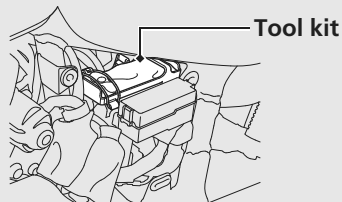

Space to store a document bag is located under the seat.

Document bag

Removing the Seat (P48)

The tool kit is in the compartment box behind the left side cover.

(VT750C)

▶ Insert the ignition key and turn it counterclockwise to unlock.

(VT750CS)

Removing the Side Cover (P49)