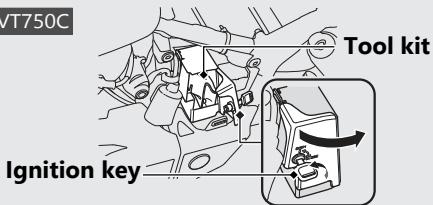

## Storage Equipment *(Continued)*

Space to store a document bag is located under the seat.

**Removing the Seat** ➔ P.52

The tool kit is in the compartment box behind the left side cover.

VT750C

▶ Insert the ignition key and turn it counterclockwise to unlock.