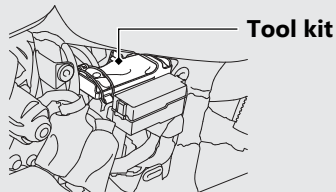

Removing the Side Cover ➔ P.53