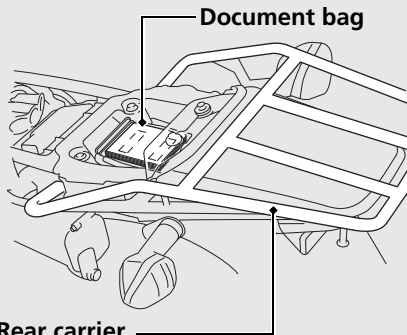

Storage Equipment

Document bag is located under the seat.
Tool kit is in the tool box behind the left side cover.

Rear carrier

Never exceed the maximum weight limit.

Maximum Weight: 5.0 kg (11.0 lb)

Removing the Seat  **P. 53**

- ▶ Insert the ignition key and turn it counterclockwise to unlock.