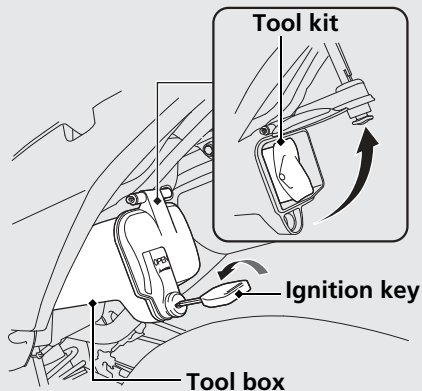

Storage Equipment

Document bag is located under the seat.
Tool kit is in the tool box behind the left side cover.

Rear carrier

Never exceed the maximum weight limit.

Maximum Weight: 5.0 kg (11.0 lb)

Removing the Seat  **P. 53**

- ▶ Insert the ignition key and turn it counterclockwise to unlock.