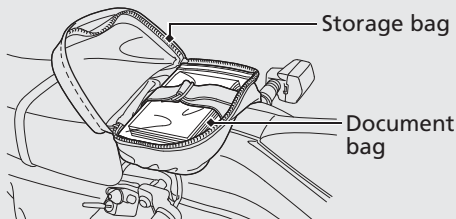

Storage Equipment

Document bag

The document bag is in the storage bag behind the rear seat.

Helmet holder

The helmet holder is located under the seat.

- ▶ Use the helmet holder only when parked.
- ▶ Insert the ignition key and turn it counterclockwise to unlock. Hang your helmet on the holder pin and push it in to lock. Remove the key.

⚠ WARNING

Riding with a helmet attached to the holder can interfere with the rear wheel or suspension and could cause a crash in which you can be seriously hurt or killed.

Use the helmet holder only while parked. Do not ride with a helmet secured by the holder.