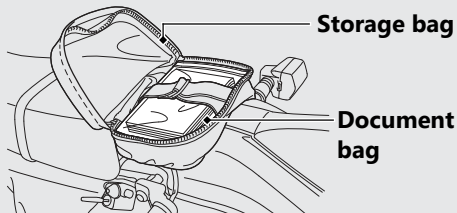

Storage Equipment

Document Bag

The document bag is in the storage bag behind the seat.

Helmet Holder

The helmet holder is located under the seat.

- ▶ Use the helmet holder only when parked.
- ▶ Insert the ignition key and turn it counterclockwise to unlock. Hang your helmet on the holder pin and push it in to lock. Remove the key.

⚠WARNING

Riding with a helmet attached to the holder can interfere with the rear wheel or suspension and could cause a crash in which you can be seriously hurt or killed.

Use the helmet holder only while parked. Do not ride with a helmet secured by the holder.